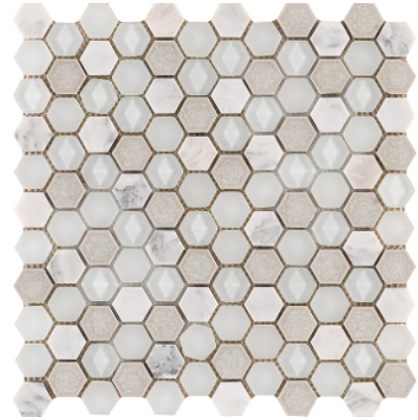

Model: AURA HEXAGON WHITES

Codes: 100160530 - L244006201

Group: G-135

Format: 11 13/32" X 11 13/16" X 5/16" approx.

Thickness: 5/16 " approx.

COMPOSITION

Composition	MARBLE
Composition	GLASS

RECOMMENDATIONS

Recommended adhesive	100217753 POLITECH PREMIUM COMP. A+B
Recommended joint	100236463 COLORSTUK RAPID BLANCO N
Recommended joint (wet area)	100236463 COLORSTUK RAPID BLANCO N
Recommended adhesive (wet area)	100217753 POLITECH PREMIUM COMP. A+B

TECHNICAL INFORMATION

Use	REVESTIMIENTO
-----	---------------

FEATURES

Product manufactured on a mesh that makes installation easier.

Gloss-free

Material with surface with the ability to produce reflections.