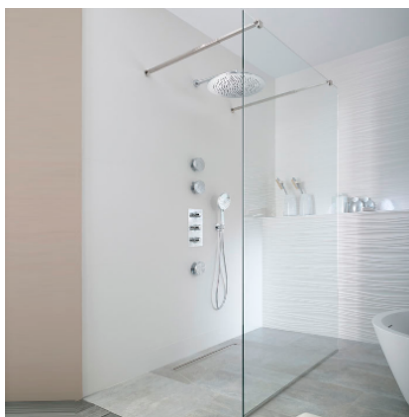

**Model:** NEO P 140 CR/TR SG

**Codes:** 100101387 - S315600681

#### GENERAL FEATURES

Installation	SHOWER
Location	IN A WALL
Shape	RECTANGULAR
System	WALK IN
Family	NEO P
Material	GLASS/ALUMINUM
Finish	CR/TR
Size	140 CM
Version	ELABORADO
Class	CASUAL
Glass	SANITARIO