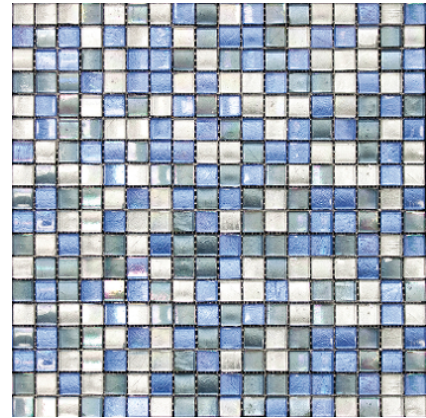

**Model:** ARABIA MIX BLUE SILVER  
**Codes:** 100092710 - L244000521  
**Group:** G-133  
**Format:** 11 5/8" X 11 5/8" approx.  
**Thickness:** 5/32 " approx.

### FEATURES

Product manufactured on a mesh that makes installation easier.

Material with surface with the ability to produce reflections.

Material suitable for use on indoor walls.